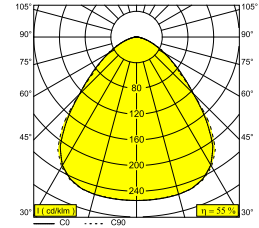

DIRO SBL L ON 83 W

251 81 83 W

AVAILABLE IN

BLACK 251 81 83 B

WHITE 251 81 83 W

 [View on website](#)

General info

LOCATION	indoor
INSTALLATION	Ceiling Surface mounted
INGRESS PROTECTION	IP20
WEIGHT (KG)	1.8
ADJUSTABILITY	non adjustable
INFORMATION	INCL.LED POWER SUPPLY 1050mA-DC INCL.PC SBL